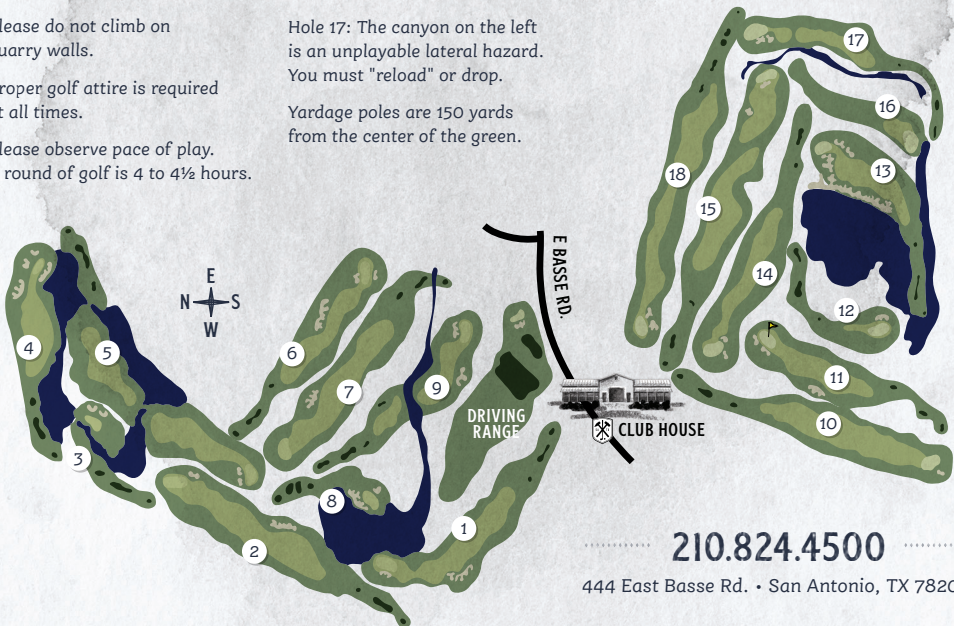

# THE QUARRY GOLF COURSE

## USGA RULES GOVERN ALL PLAY

• QUARRYGOLF.COM •

Please do not climb on quarry walls.

Proper golf attire is required at all times.

Please observe pace of play. A round of golf is 4 to 4½ hours.

Hole 17: The canyon on the left is an unplayable lateral hazard. You must "reload" or drop.

Yardage poles are 150 yards from the center of the green.

210.824.4500

444 East Basse Rd. • San Antonio, TX 78209

**OUTBOUND****RAILS****JAY'S CREEK****SHORT FUSE****WATERY GRAVE****FIRE IN THE HOLE****HEATHERY****LOCK LOBO****DEVIL'S DITCH****JACK'S HAMMER****PLUG & FEATHERS****ALCATRAZ****ESCAPE FROM ALCATRAZ****STACKS****WALL****GIBRALTAR****RELOAD****HIGH ROAD HOME**

HOLE	1	2	3	4	5	6	7	8	9	OUT
PROFESSIONAL	388	453	168	325	544	383	399	158	349	3167
CHAMPIONSHIP	361	423	136	292	514	324	374	142	307	2873
REGULAR	330	385	106	258	474	293	360	125	267	2598
HANDICAP	9	3	15	17	1	11	7	13	5	
PAR	4	4	3	4	5	4	4	3	4	35
FORWARD	300	364	91	234	447	254	340	109	215	2354
HANDICAP	9	3	15	17	1	11	7	13	5	